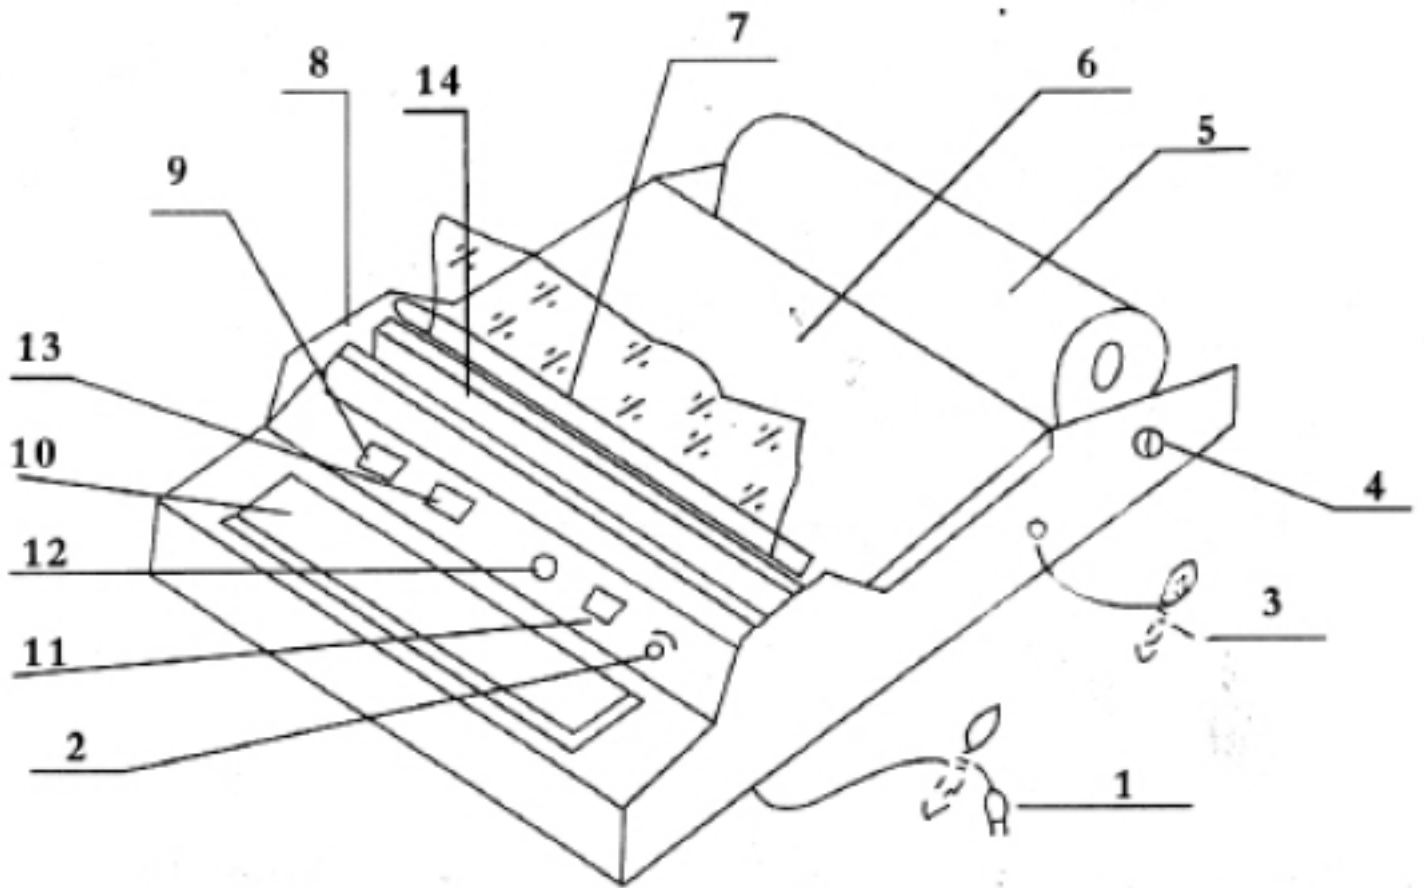

# Parts Breakdown

Model SE-CN-0508-S 14426

# Parts Breakdown

---

## Model SE-CN-0508-S 14426

Item No.	Description	Position	Item No.	Description	Position	Item No.	Description	Position
23471	Power Wire for 14426	1	23468	Packing Film Roller for 14426	5	79641	Heating Plate with Element for 14426	10
23465	Temperature Controller for 14426	2	23469	Upper Cover for 14426	6	23474	Cutter Indicator for 14426	11
23473	Temperature Switch Only for 14426	2A	23470	Hind Prop Roller for 14426	7	23475	Fuse for 14426	12
23466	Ground Wire for 14426	3	23464	Cutter for 14426	8	23476	Power Indicator for 14426	13
23467	Screw for 14426	4	23472	Cut Switch for 14426	9	23477	Front Prop Roller for 14426	14